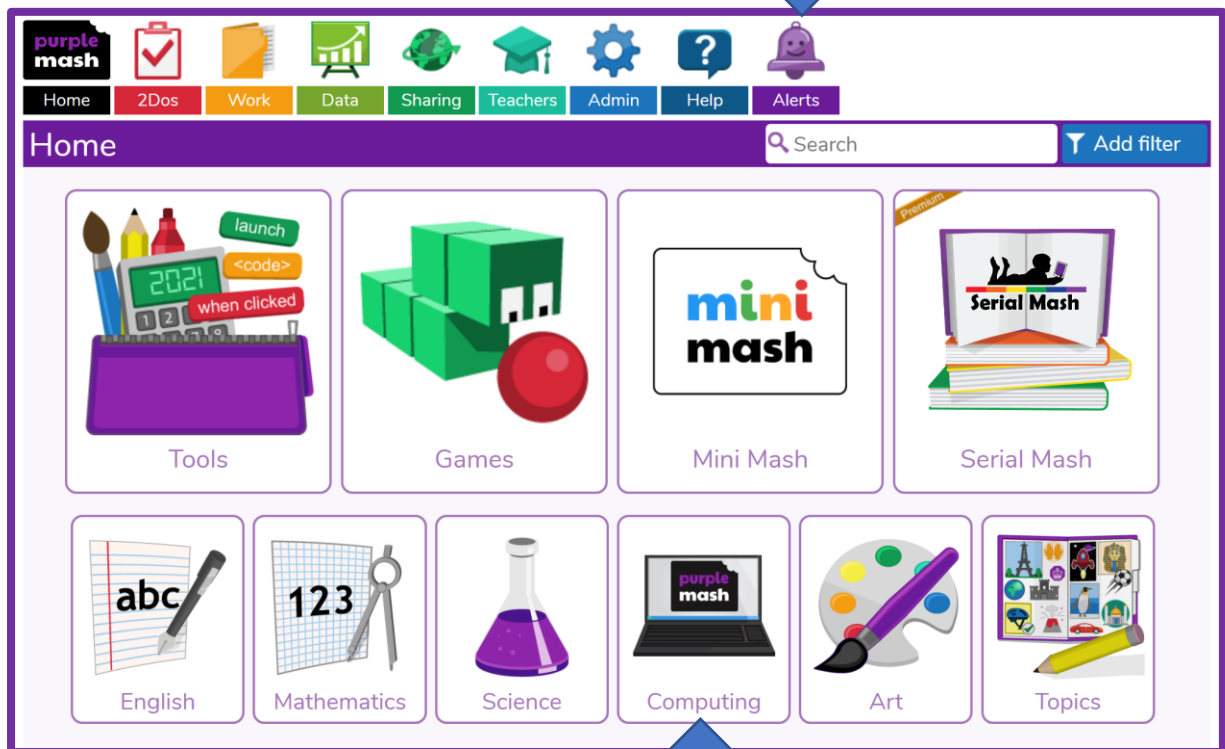

How to access email on Purple Mash

There are two ways pupils/parents can access their emails.

First, new emails sent by teachers will appear in the alerts icon. Just click on it.

Another option is to click on the computing icon.