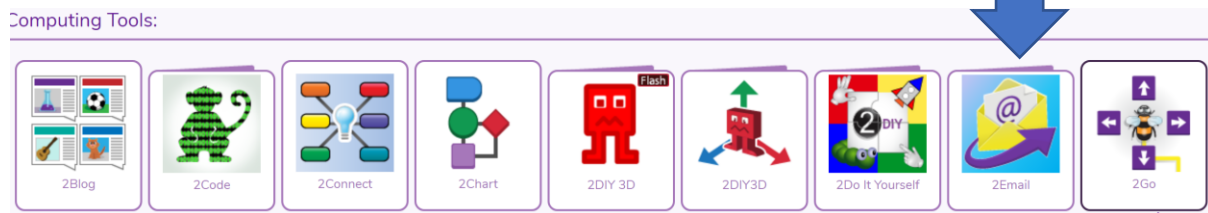

Next, click on the 2email icon

All the instructions, explanations and tasks for each day will appear in the email inbox. Please call school or email your child's class teacher if you need any further assistance.